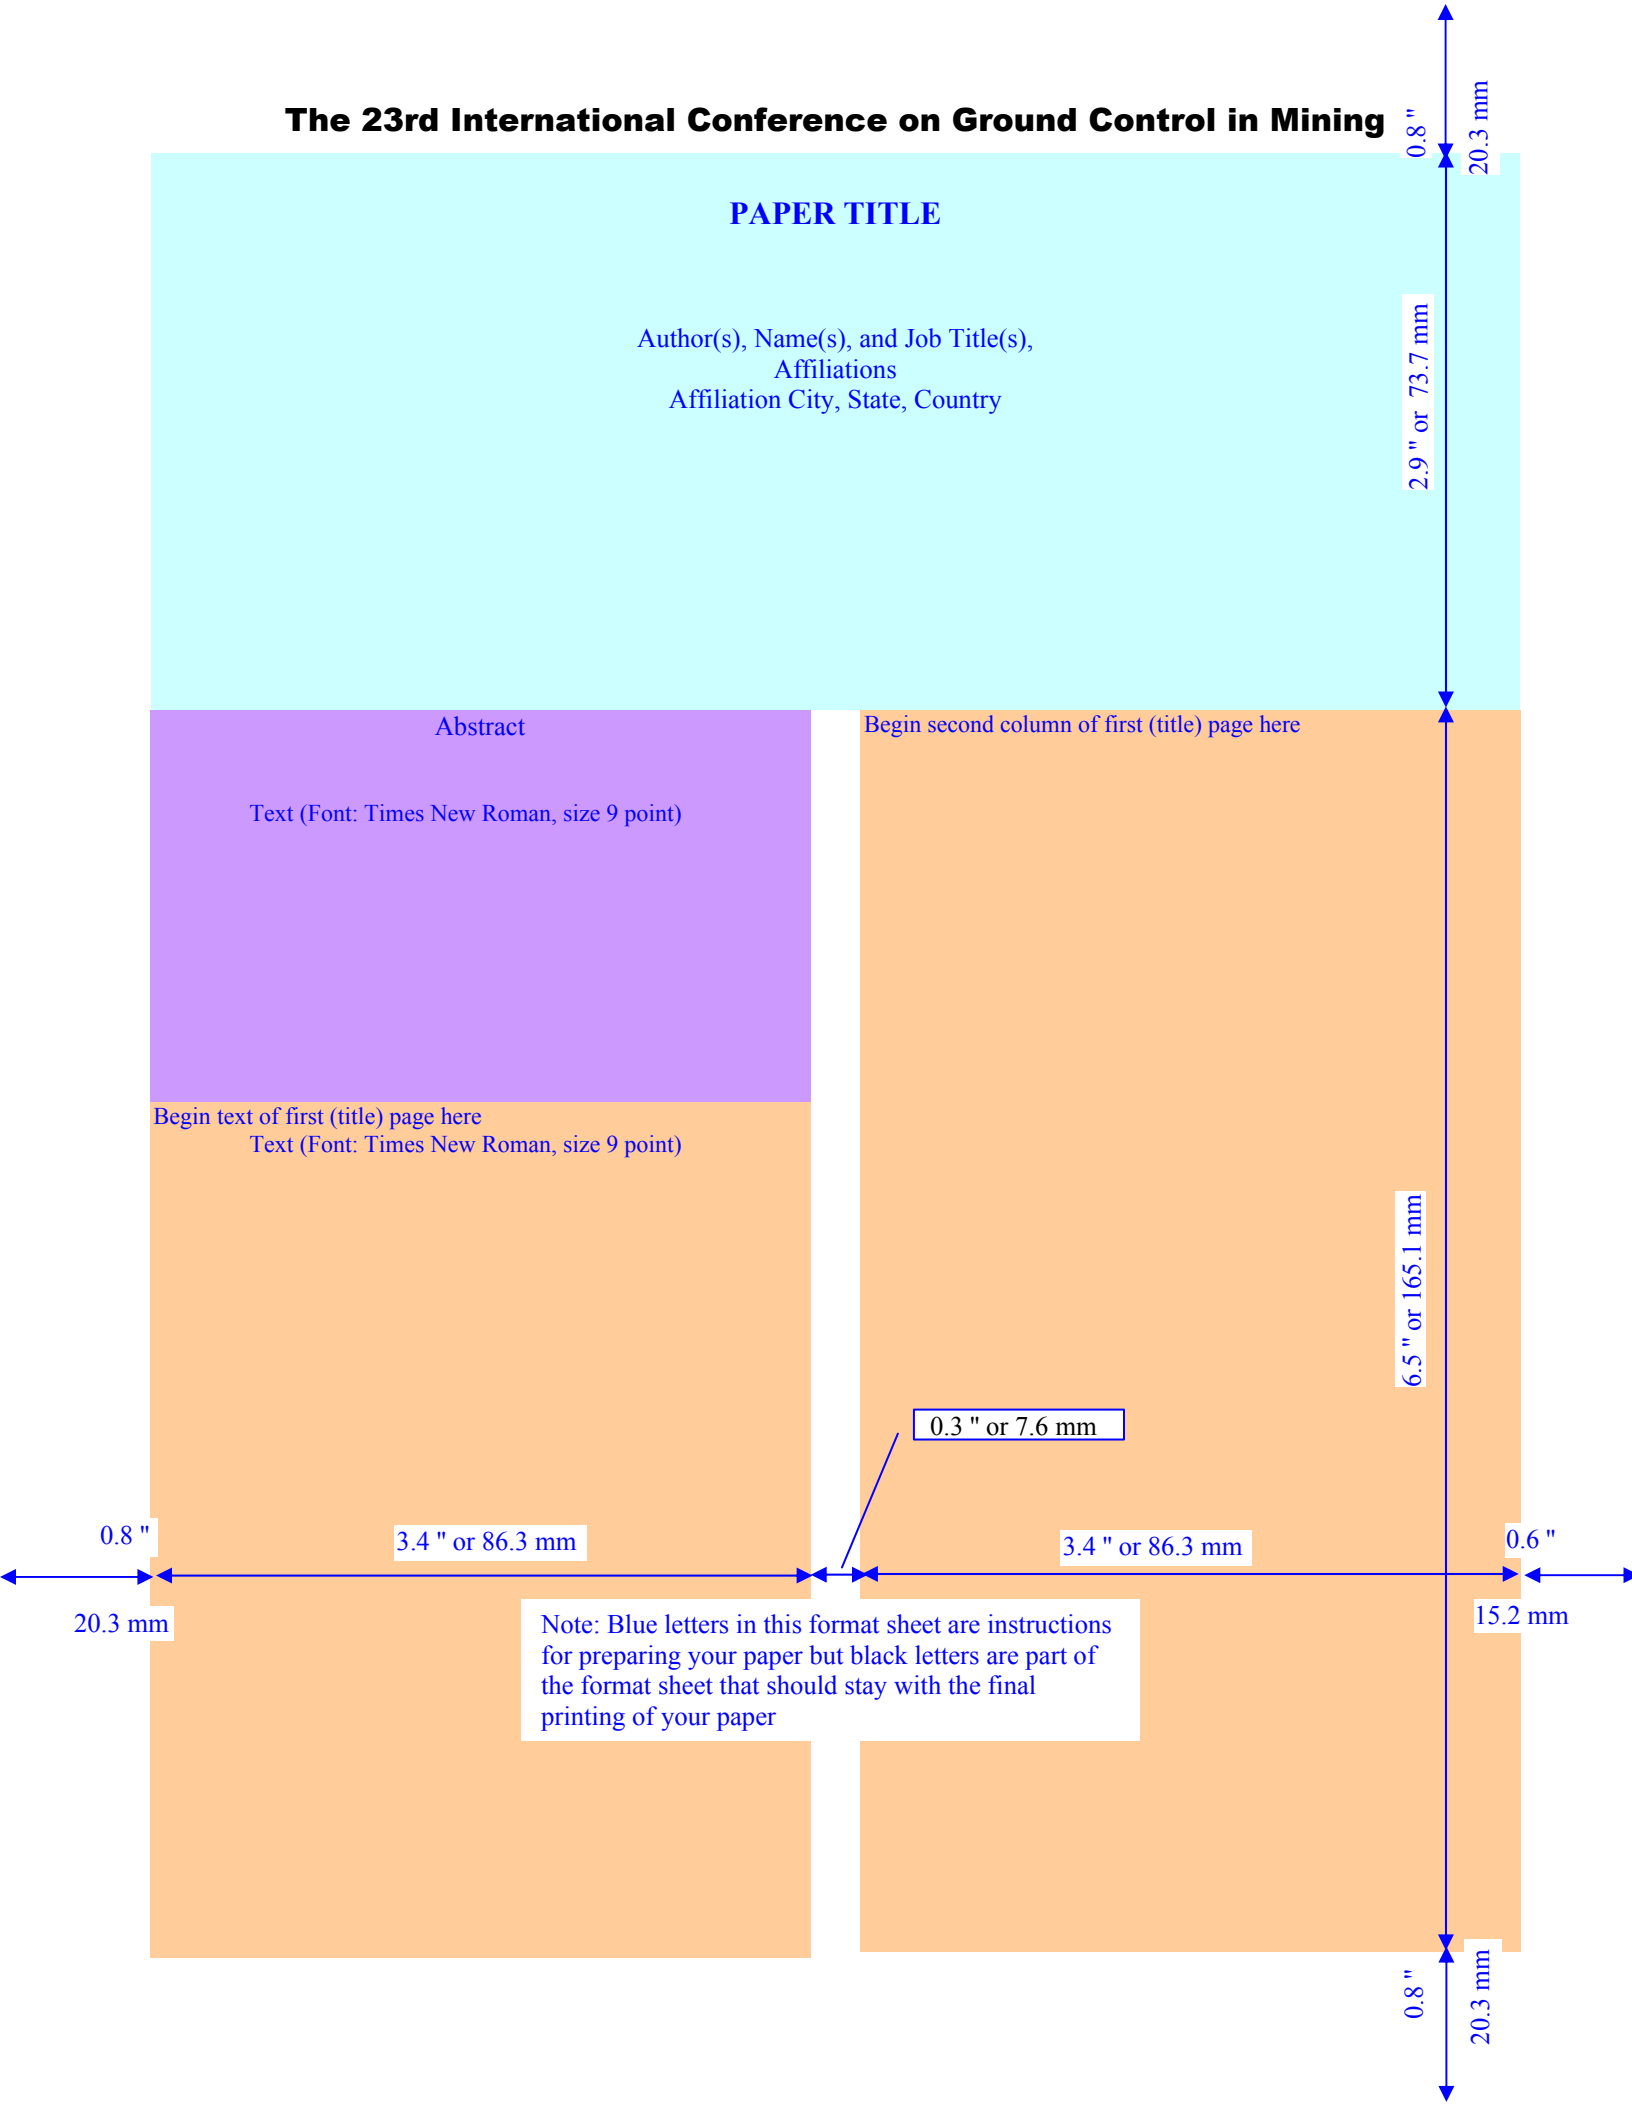

The 23rd International Conference on Ground Control in Mining

PAPER TITLE

Author(s), Name(s), and Job Title(s),
Affiliations
Affiliation City, State, Country

Abstract

Text (Font: Times New Roman, size 9 point)

Begin second column of first (title) page here

Begin text of first (title) page here
Text (Font: Times New Roman, size 9 point)

Note: Blue letters in this format sheet are instructions for preparing your paper but black letters are part of the format sheet that should stay with the final printing of your paper

0.8 "

3.4 " or 86.3 mm

0.3 " or 7.6 mm

3.4 " or 86.3 mm

0.6 "

20.3 mm

15.2 mm

0.8 "

20.3 mm

0.8 "

20.3 mm