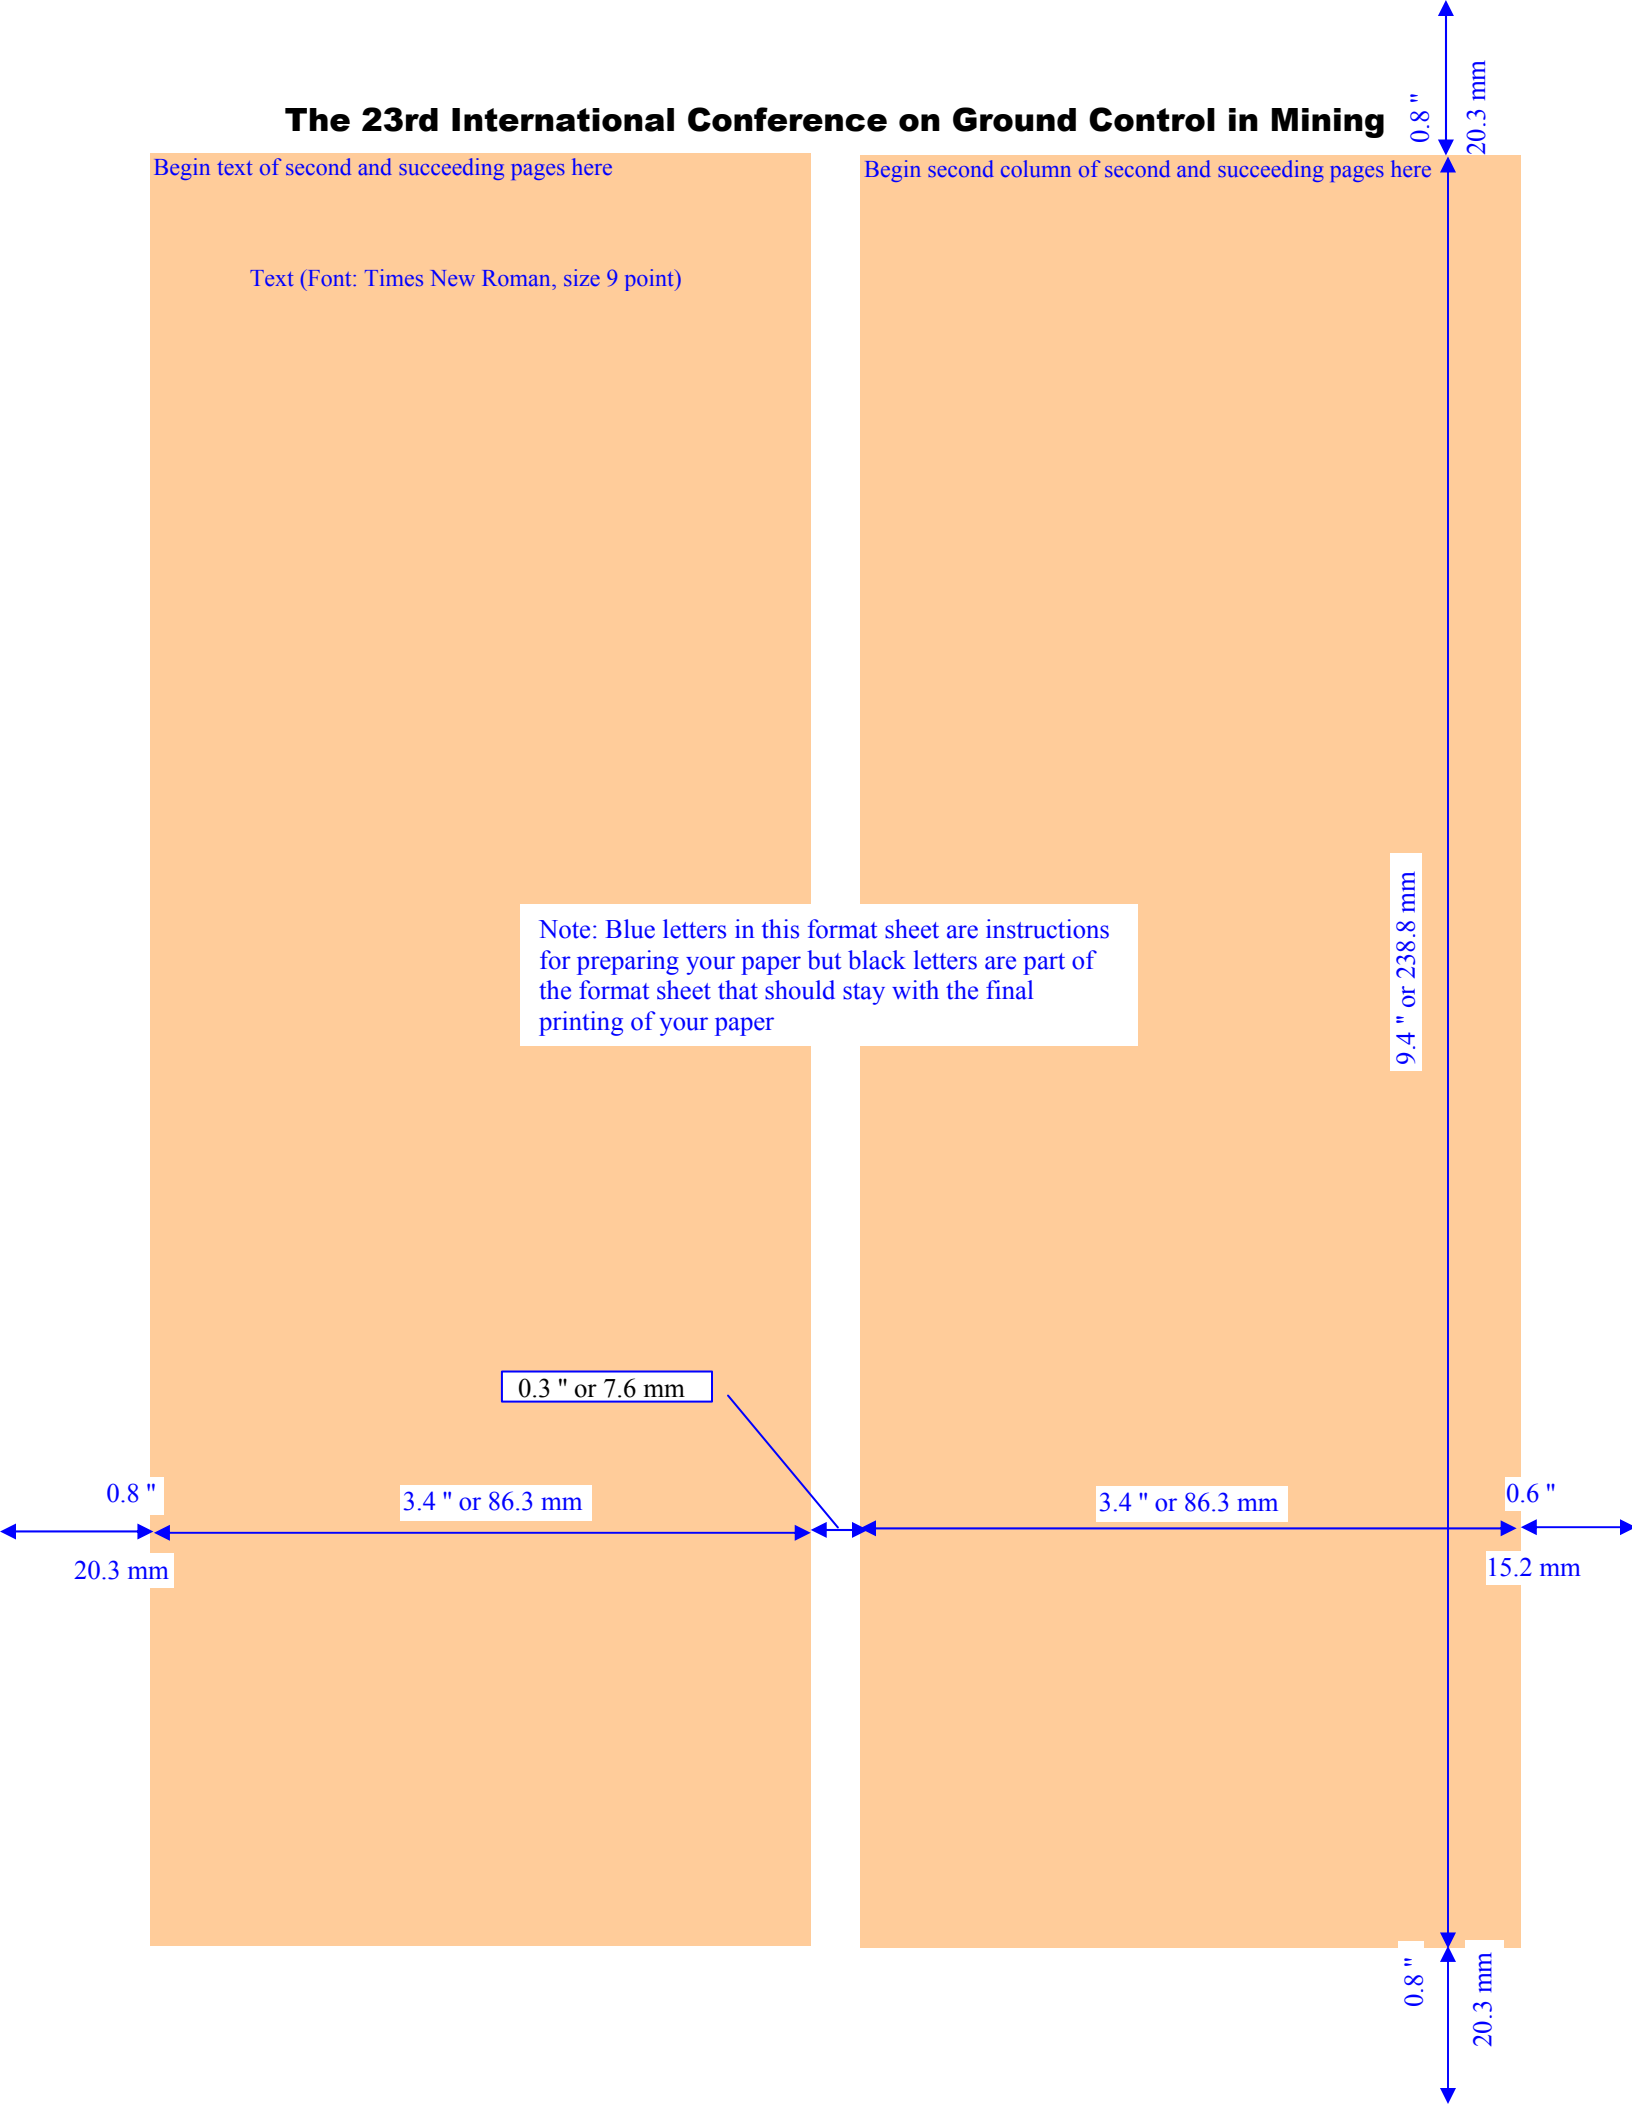

The 23rd International Conference on Ground Control in Mining

Begin text of second and succeeding pages here

Begin second column of second and succeeding pages here

Text (Font: Times New Roman, size 9 point)

Note: Blue letters in this format sheet are instructions for preparing your paper but black letters are part of the format sheet that should stay with the final printing of your paper

9.4 " or 238.8 mm

0.8 "

3.4 " or 86.3 mm

0.3 " or 7.6 mm

3.4 " or 86.3 mm

0.6 "

20.3 mm

15.2 mm

0.8 "

20.3 mm

0.8 "

20.3 mm